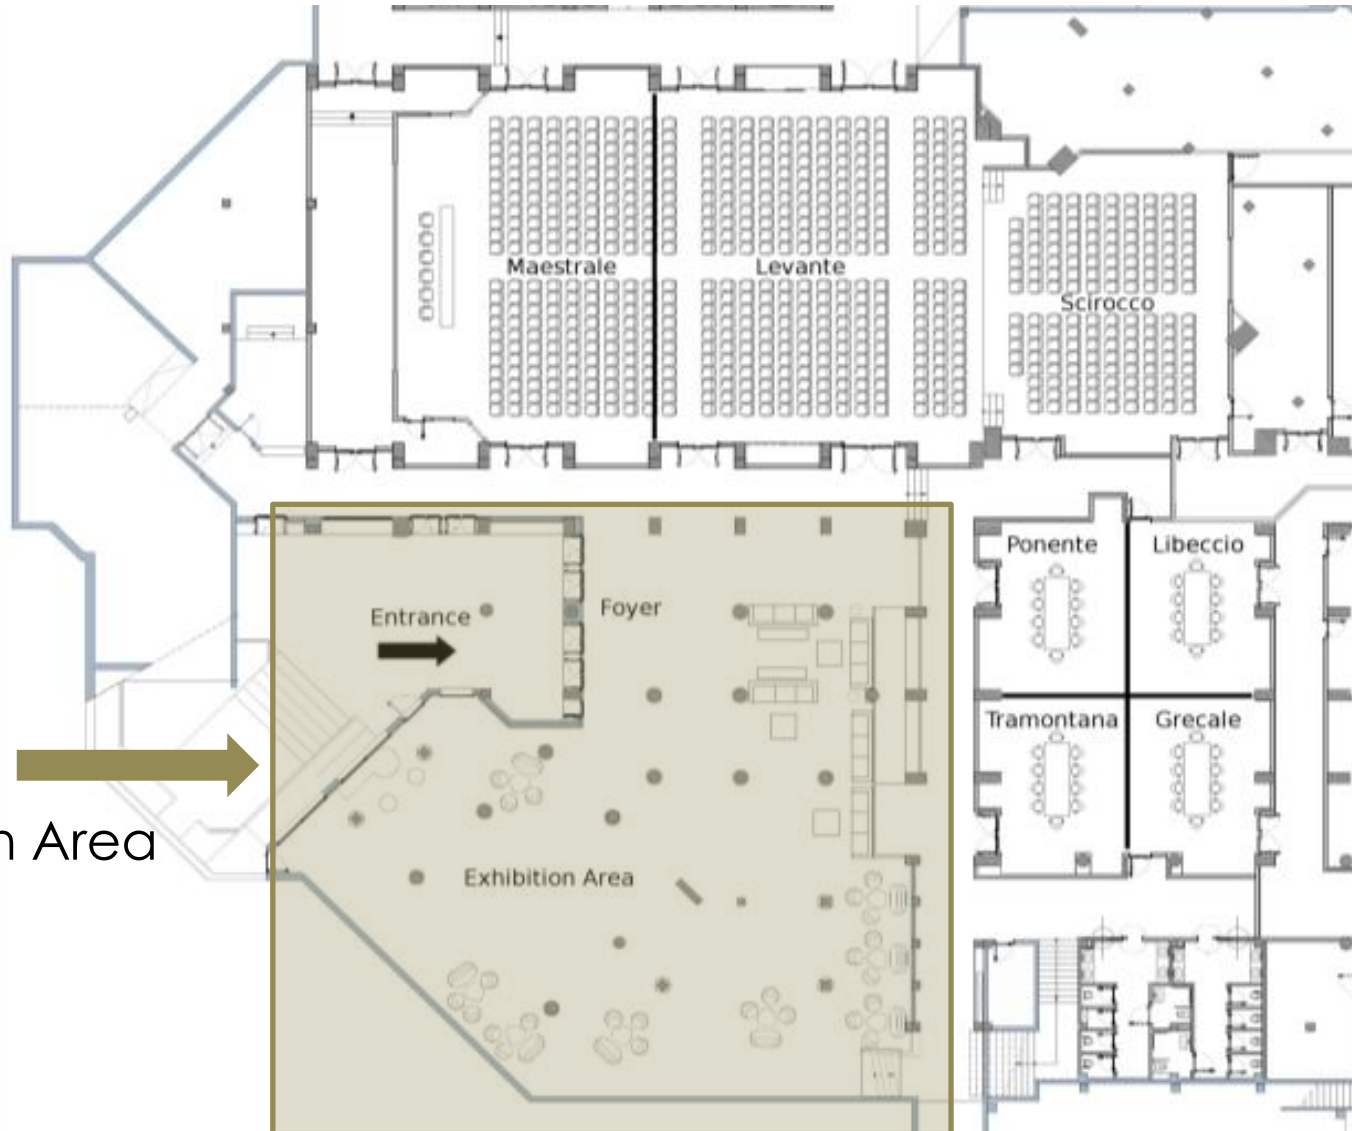

CHIA
LAGUNA
CONFERENCE
CENTRE

Chia
Plenary Room

CHIA 
LAGUNA
CONFERENCE
CENTRE

Spartivento
Meeting Room

CHIA 
LAGUNA
CONFERENCE
CENTRE

Foyer –
Exhibition Area

CHIA 
LAGUNA
CONFERENCE
CENTRE

ROOM	Lenght mt	Large mt	Height mt	Area Mq	Theatre Style	Class- room Style	U- Shape Style	Board- room Style	Banq. Style
CHIA PLENARY ROOM	38.76	16.91	4.20/3.50	655.4	700	381			400
MAESTRALE + LEVANTE	27.29	16.91	4.20/3.30	461.5	550	279			300
MAESTRALE	12.09	16.91	4.20/3.30	204.4	176	90		42	130
LEVANTE	15.01	16.91	4.20/3.30	253.8	255	129		52	190
SCIROCCO	11.47	14.22	3.50	163.10	140	99		34	80
SPARTIVENTO MEETING ROOM	13.75	16.98	3.00	233.4	250	110		48	150
LIBECCIO	8.19	7.11	3.00	54	55	30	18	24	
PONENTE	8.19	6.54	3.00	54	55	30	18	24	
TRAMONTANA	8.69	6.54	3.00	54	55	30	18	24	
GRECALE	8.69	7.11	3.00	54	55	30	18	24	