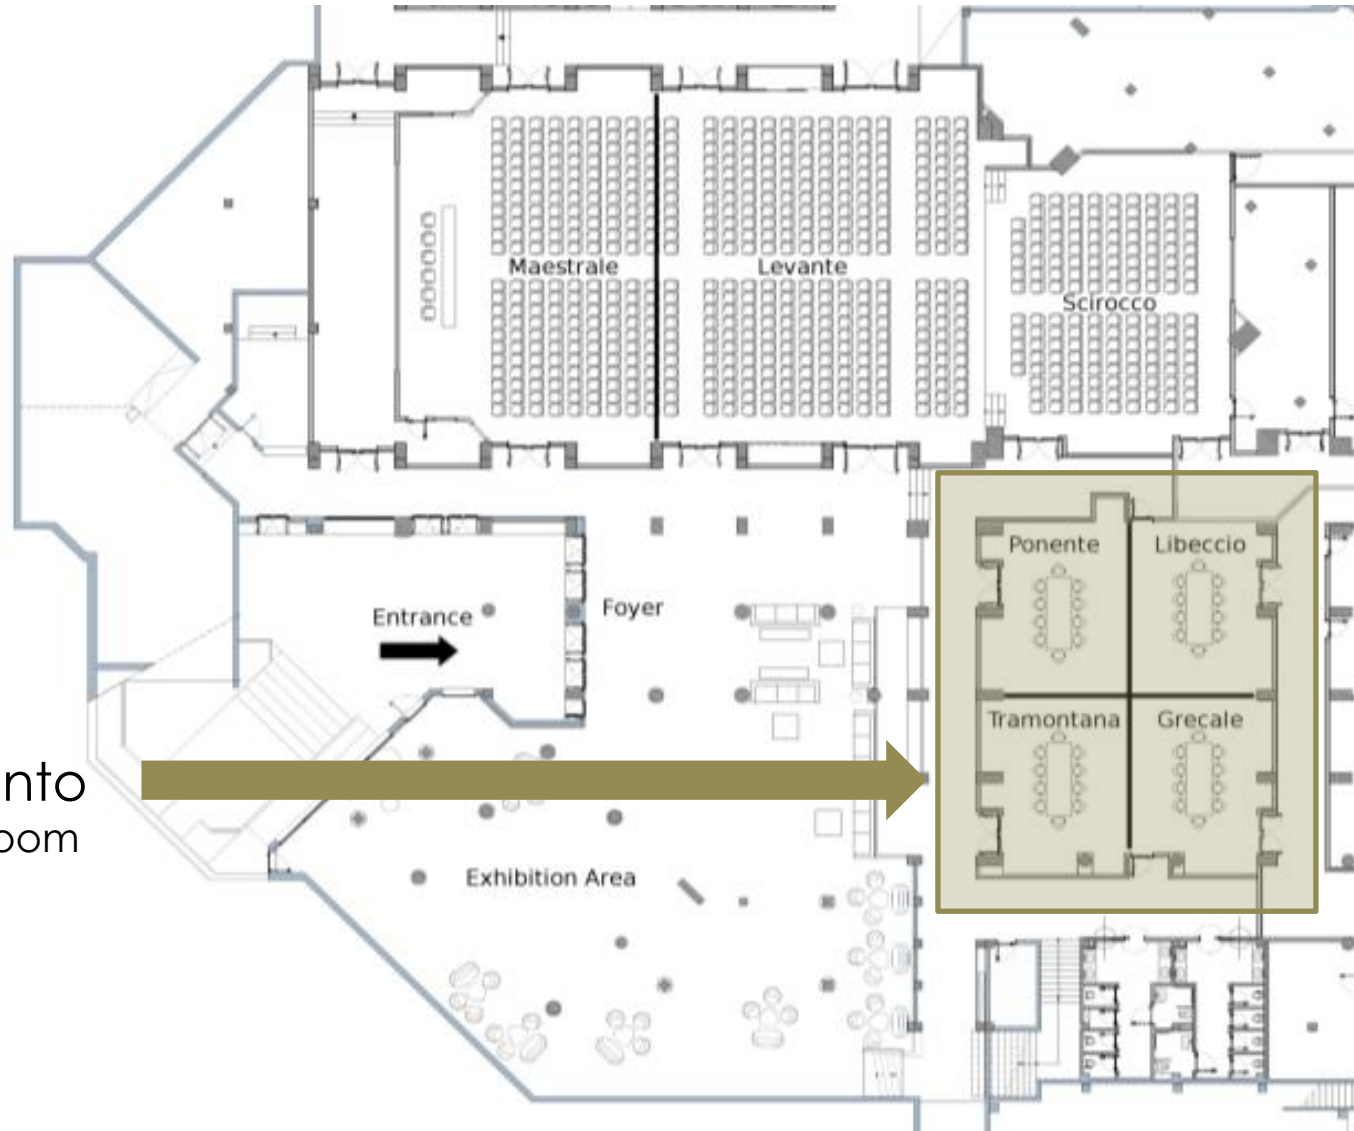

CHIA
LAGUNA
CONFERENCE
CENTRE

Chia
Plenary Room

CHIA 
LAGUNA
CONFERENCE
CENTRE

Spartivento
Meeting Room

CHIA 
LAGUNA
CONFERENCE
CENTRE

Foyer –
Exhibition Area

CHIA 
LAGUNA
CONFERENCE
CENTRE

ROOM	Lenght mt	Large mt	Height mt	Area Mq	Theatre Style	Class- room Style	U- Shape Style	Board- room Style	Banq. Style
CHIA PLENARY ROOM	38.76	16.91	4.20/3.50	655.4	700	381			400
MAESTRALE + LEVANTE	27.29	16.91	4.20/3.30	461.5	550	279			300
MAESTRALE	12.09	16.91	4.20/3.30	204.4	176	90		42	130
LEVANTE	15.01	16.91	4.20/3.30	253.8	255	129		52	190
SCIROCCO	11.47	14.22	3.50	163.10	140	99		34	80
SPARTIVENTO MEETING ROOM	13.75	16.98	3.00	233.4	250	110		48	150
LIBECCIO	8.19	7.11	3.00	54	55	30	18	24	
PONENTE	8.19	6.54	3.00	54	55	30	18	24	
TRAMONTANA	8.69	6.54	3.00	54	55	30	18	24	
GRECALE	8.69	7.11	3.00	54	55	30	18	24	