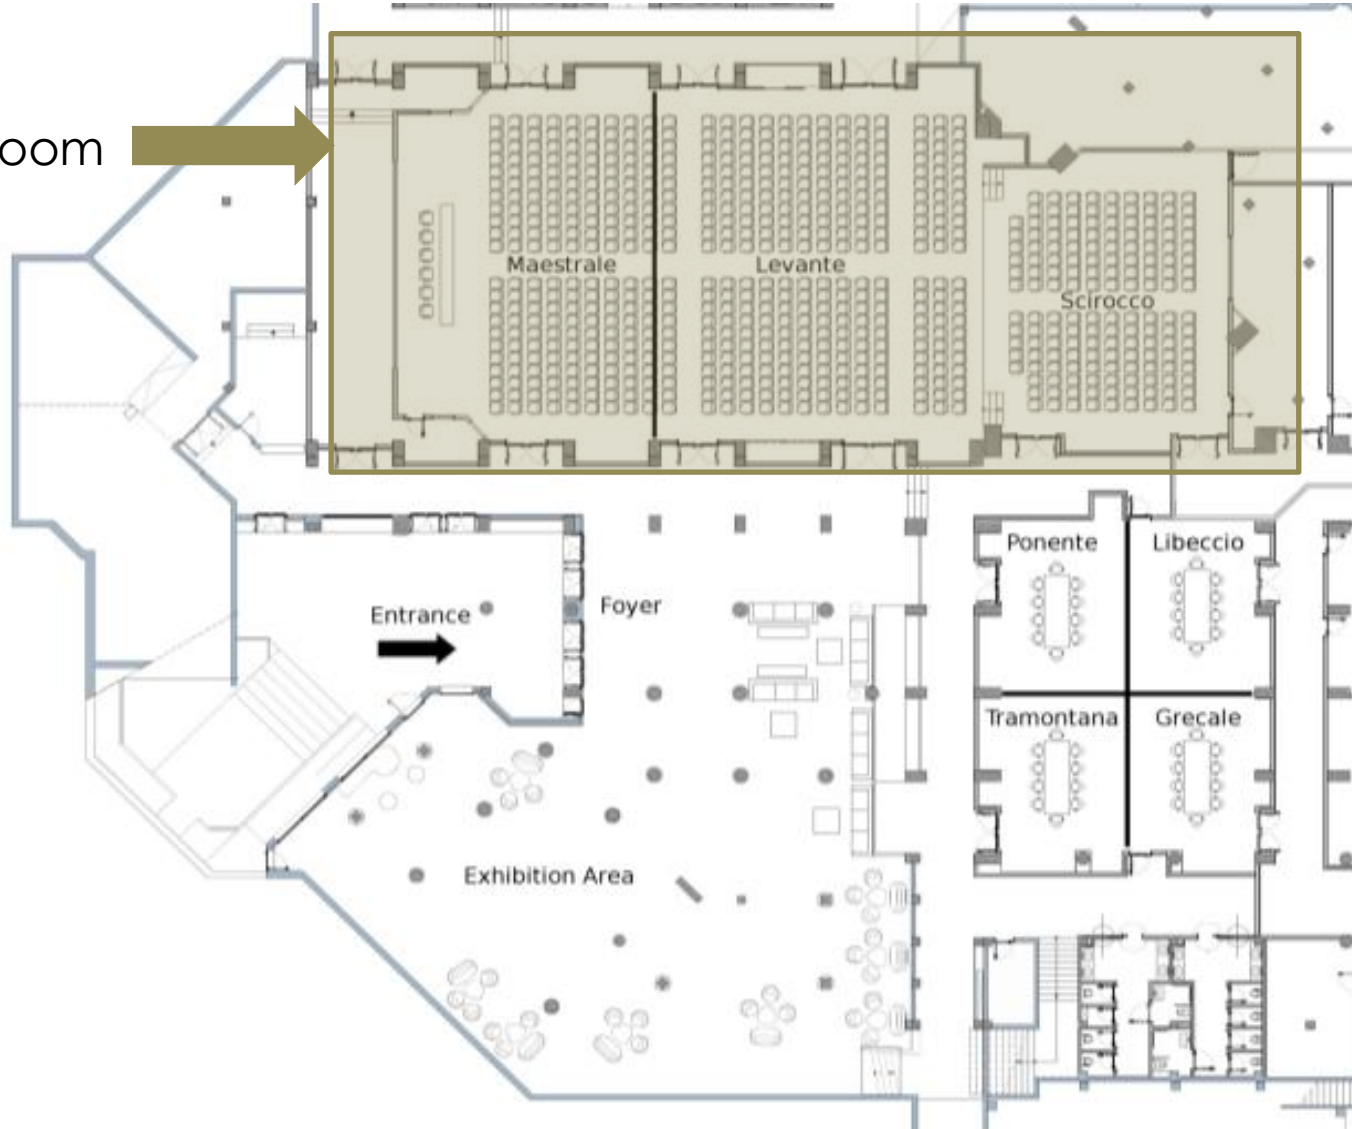

CHIA
LAGUNA
CONFERENCE
CENTRE

Chia
Plenary Room

CHIA 
LAGUNA
CONFERENCE
CENTRE

Spartivento
Meeting Room

CHIA 
LAGUNA
CONFERENCE
CENTRE

Foyer –
Exhibition Area

CHIA 
LAGUNA
CONFERENCE
CENTRE

ROOM	Lenght mt	Large mt	Height mt	Area Mq	Theatre Style	Class- room Style	U- Shape Style	Board- room Style	Banq. Style
CHIA PLENARY ROOM	38.76	16.91	4.20/3.50	655.4	700	381			400
MAESTRALE + LEVANTE	27.29	16.91	4.20/3.30	461.5	550	279			300
MAESTRALE	12.09	16.91	4.20/3.30	204.4	176	90		42	130
LEVANTE	15.01	16.91	4.20/3.30	253.8	255	129		52	190
SCIROCCO	11.47	14.22	3.50	163.10	140	99		34	80
SPARTIVENTO MEETING ROOM	13.75	16.98	3.00	233.4	250	110		48	150
LIBECCIO	8.19	7.11	3.00	54	55	30	18	24	
PONENTE	8.19	6.54	3.00	54	55	30	18	24	
TRAMONTANA	8.69	6.54	3.00	54	55	30	18	24	
GRECALE	8.69	7.11	3.00	54	55	30	18	24	